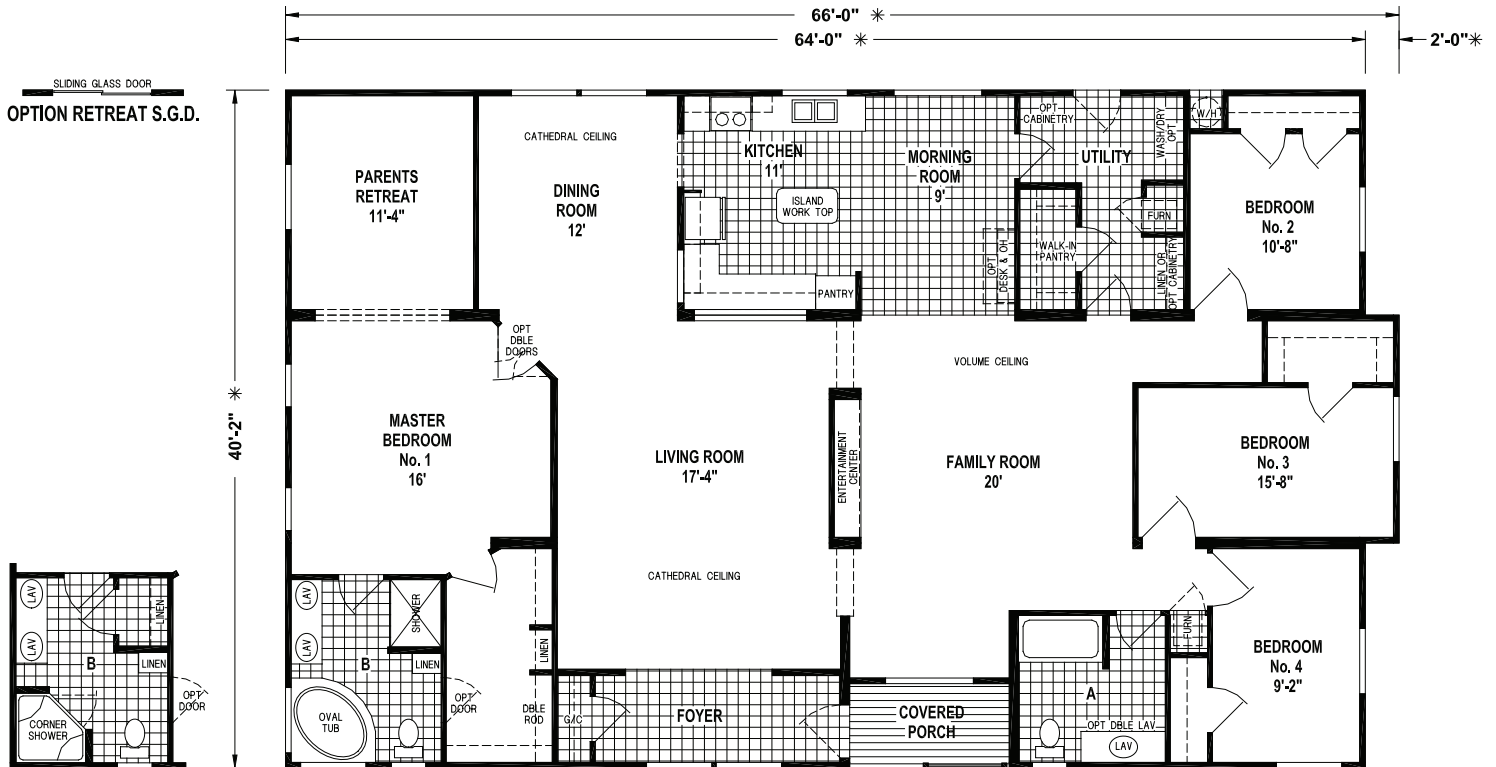

Custom Villa

Triple Wide Series

OPTION 5TH BEDROOM

OPTION DINING ROOM S.G.D.

OPTION MORNING ROOM S.G.D.
(STD W/5TH BEDROOM)

OPTION 1/2 BATH

OPTION RETREAT S.G.D.

OPTION CORNER SHOWER BATH

B361CT/6642 (2,550 SQ. FT.) 4BEDROOM - 2BATHS

Please Contact us at
 E-mail : info@idealmfghomes.com
 (619) 442-1611 or toll free (888) 442-1611 • Fax: (619) 442-5664
 1500 E. Main St. El Cajon, CA 92021