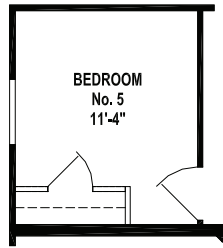

Custom Villa

Triple Wide Series

OPTION 5TH BEDROOM

OPTION DINING ROOM S.G.D.

OPTION MORNING ROOM S.G.D.
(STD W/5TH BEDROOM)

OPTION 1/2 BATH

OPTION RETREAT S.G.D.

OPTION CORNER SHOWER BATH

B361CT/6642 (2,550 SQ. FT.) 4BEDROOM - 2BATHS

Please Contact us at
 E-mail : info@idealmfghomes.com
 (619) 442-1611 or toll free (888) 442-1611 • Fax: (619) 442-5664
 1500 E. Main St. El Cajon, CA 92021