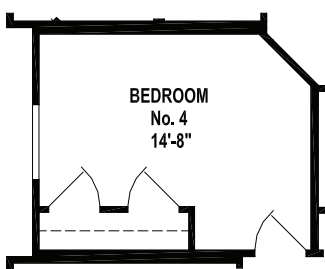

Custom Villa

Triple Wide Series

OPTION CORNER SHOWER BATH

OPTION 1/2 BATH

3830CTB/6636 (2,329 SQ. FT.) 3BEDROOM • 2BATHS • CATHEDRAL THRU-OUT

OPTION 4TH BEDROOM

OPTION DEN

OPTION PORCH