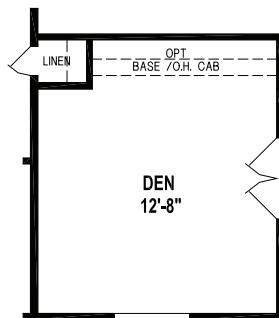

Custom Villa

Triple Wide Series

OPTION CORNER SHOWER BATH

OPTION 1/2 BATH

3830CTB/6636 (2,329 SQ. FT.) 3BEDROOM • 2BATHS • CATHEDRAL THRU-OUT

OPTION 4TH BEDROOM

OPTION DEN

OPTION PORCH