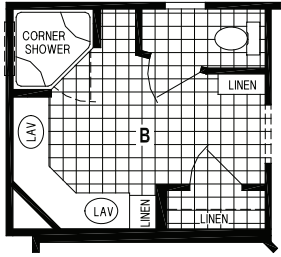

Custom Villa

Triple Wide Series

OPTION CORNER SHOWER BATH

OPTION 1/2 BATH

3830CTB/6636 (2,329 SQ. FT.) 3BEDROOM • 2BATHS • CATHEDRAL THRU-OUT

OPTION 4TH BEDROOM

OPTION DEN

OPTION PORCH