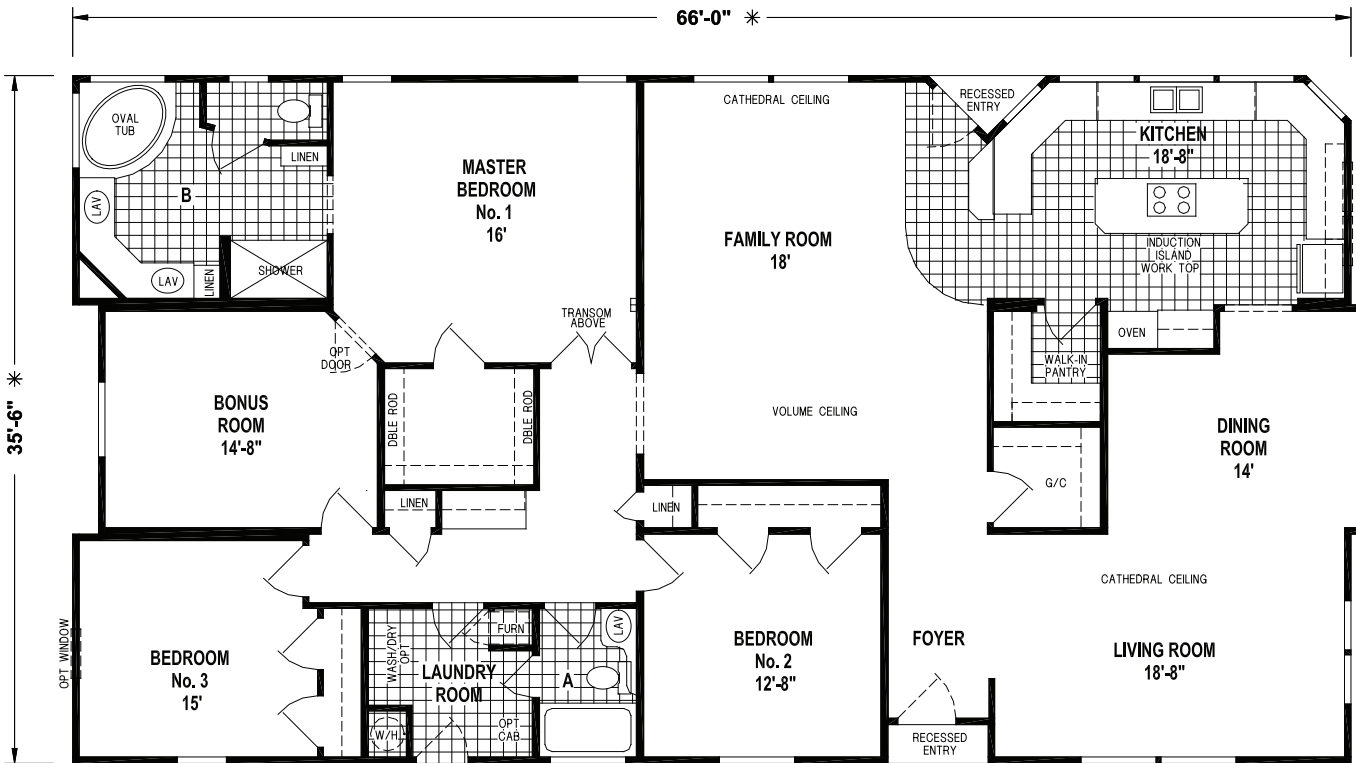

Custom Villa

Triple Wide Series

OPTION CORNER SHOWER BATH

OPTION 1/2 BATH

3830CTB/6636 (2,329 SQ. FT.) 3BEDROOM • 2BATHS • CATHEDRAL THRU-OUT

OPTION 4TH BEDROOM

OPTION DEN

OPTION PORCH