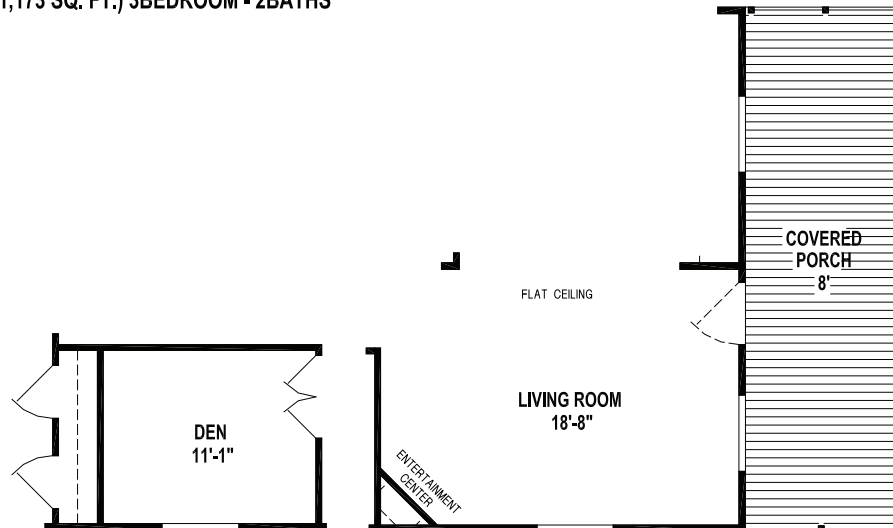

SUNSET RIDGE

28 SERIES

K500G/4428 (1,173 SQ. FT.) 3BEDROOM - 2BATHS

OPTION DEN

OPTION PORCH / ALTERNATE ENTRY

Please Contact us at:

E-mail : info@idealmfghomes.com

(619) 442-1611 or toll free (888) 442-1611 • Fax: (619) 442-5664