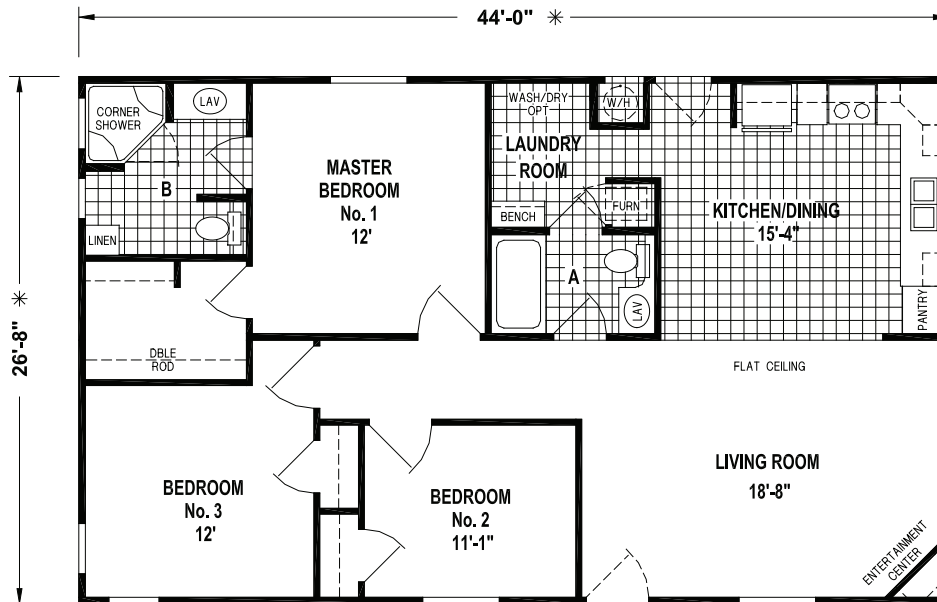

SUNSET RIDGE

28 SERIES

K500G/4428 (1,173 SQ. FT.) 3BEDROOM - 2BATHS

OPTION DEN

OPTION PORCH / ALTERNATE ENTRY

Please Contact us at:

E-mail : info@idealmfghomes.com

(619) 442-1611 or toll free (888) 442-1611 • Fax: (619) 442-5664