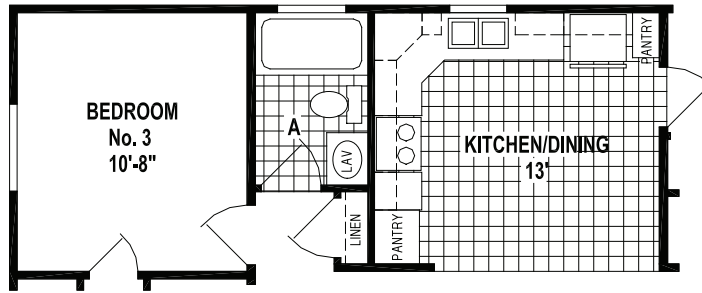

Amber Cove

OPTION KITCHEN

44'-0" *

OPTION DEN

K620CT/4424 (1,041 SQ. FT.) 3BEDROOM - 2BATHS - CATHEDRAL THRU-OUT

**IDEAL
MANUFACTURED
HOMES**

Please Contact us at:

E-mail : info@idealmfghomes.com