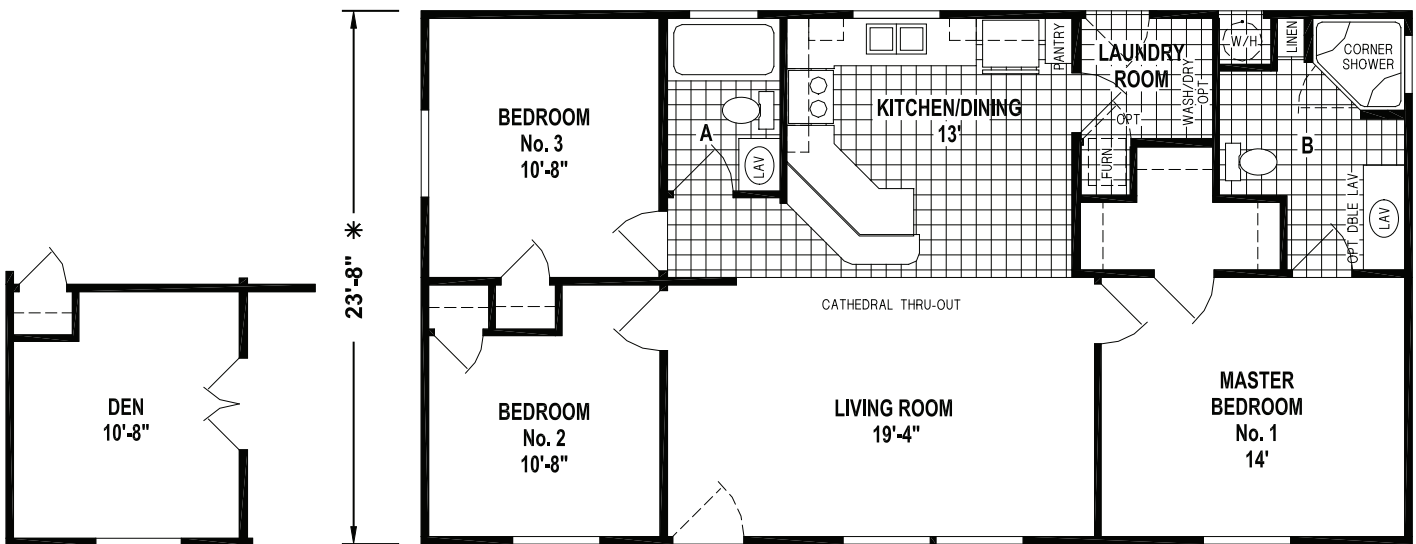

Amber Cove

OPTION KITCHEN

44'-0" *

OPTION DEN

K620CT/4424 (1,041 SQ. FT.) 3BEDROOM - 2BATHS - CATHEDRAL THRU-OUT

**IDEAL
MANUFACTURED
HOMES**

Please Contact us at:

E-mail : info@idealmfghomes.com