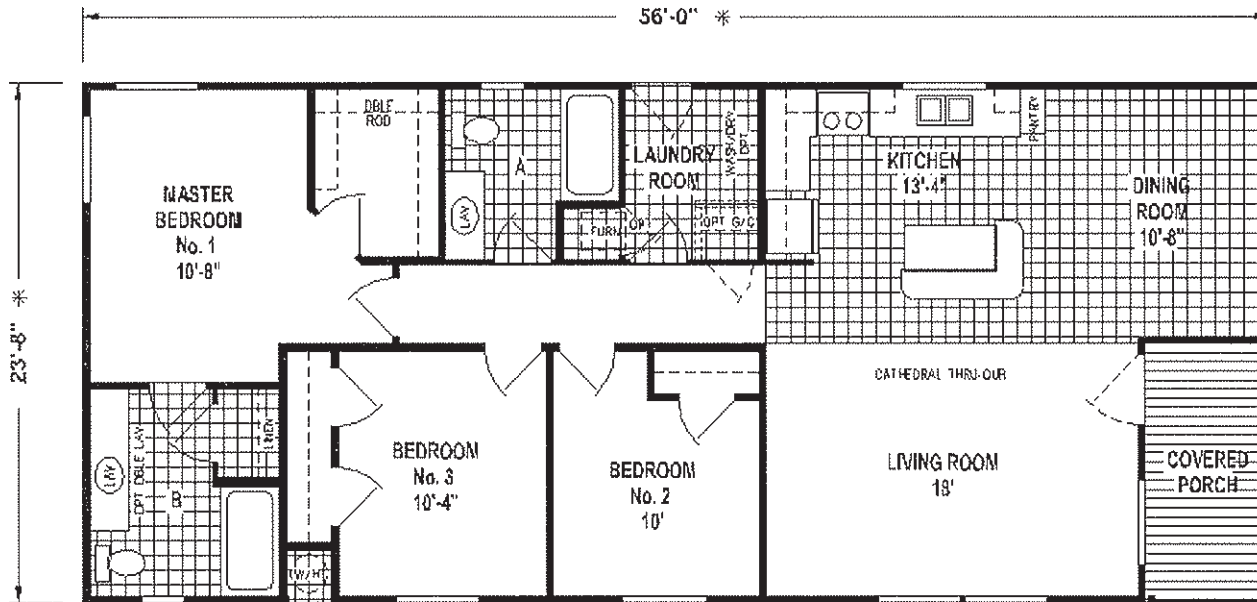

Amber Cove

K619/5624 (1,254 SQ. FT.) 3BEDROOM - 2BATHS - CATHEDRAL THRU-OUT

**IDEAL
MANUFACTURED
HOMES**

Please Contact us at

E-mail : info@idealmfghomes.com

(619) 442-1611 or toll free (888) 442-1611 • Fax: (619) 442-5664