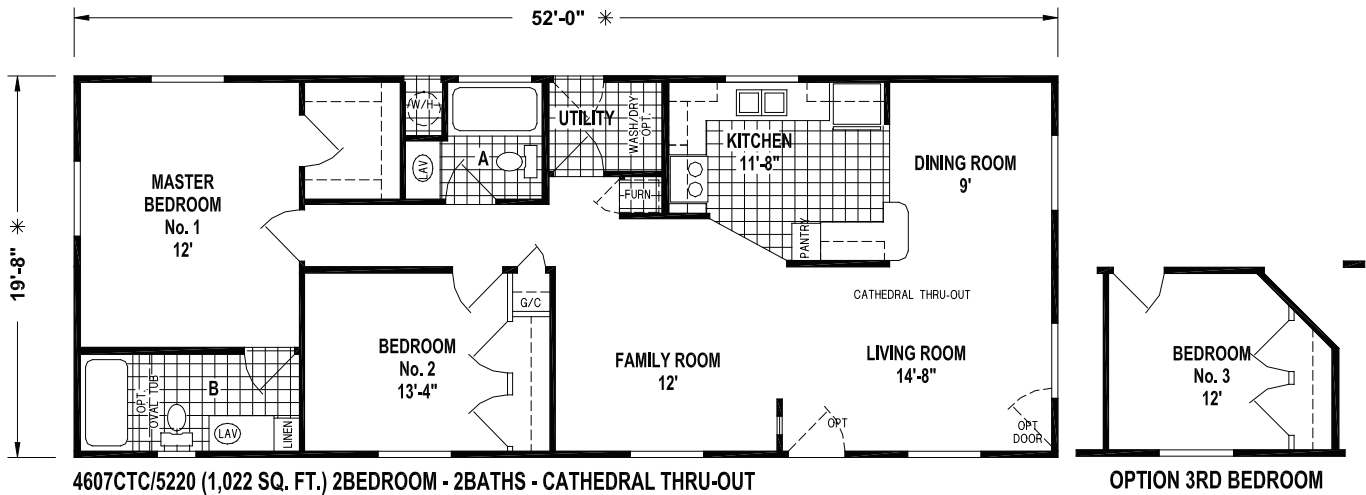

Pine Ridge®

20

Series

Please Contact us at:

E-mail : info@idealmfghomes.com

(619) 442-1611 or toll free (888) 442-1611 • Fax: (619) 442-5664

1500 E. Main St. El Cajon, CA 92021