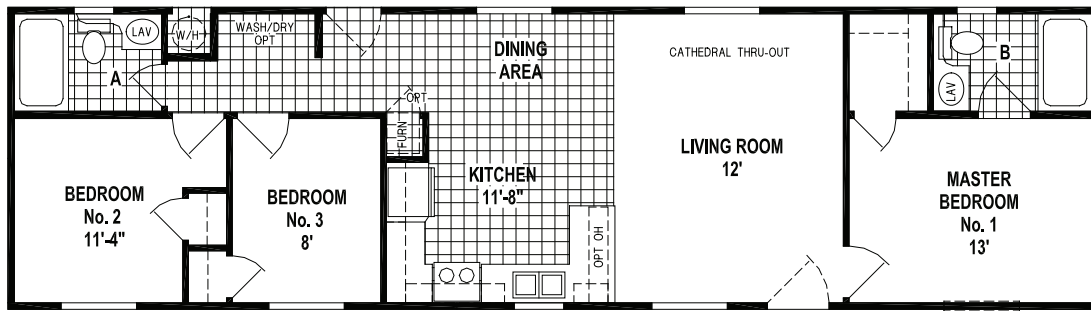

Amber Cove

K241CT/5616 (868 SQ. FT.) 3BEDROOM - 2BATHS - CATHEDRAL THRU-OUT

OPTION 2BEDROOM CONFIGURATION

OPTION DEN

**IDEAL
MANUFACTURED
HOMES**

Please Contact us at:

E-mail : info@idealmfghomes.com

(619) 442-1611 or toll free (888) 442-1611 • Fax: (619) 442-5664