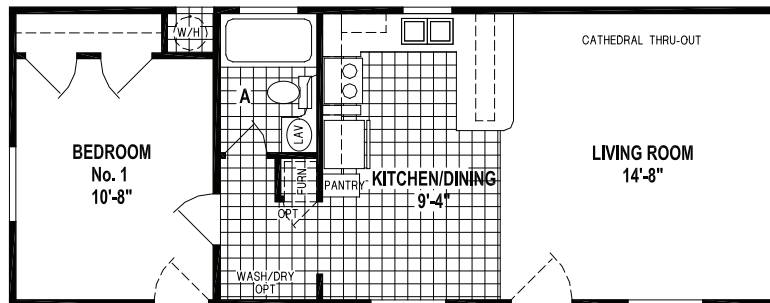

Amber Cove

K220CTC/4016 (620 SQ. FT.) 1BEDROOM - CATHEDRAL THRU-OUT

**IDEAL
MANUFACTURED
HOMES**

Please Contact us at:

E-mail : info@idealmfghomes.com

(619) 442-1611 or toll free (888) 442-1611 • Fax: (619) 442-5664