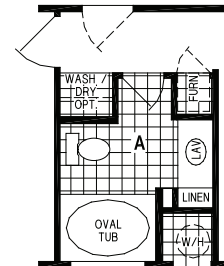

Pine Ridge

14 SERIES

4517CT/3614 (492 SQ. FT.) 1BEDROOM - CATHEDRAL THRU-OUT

OPTION OVAL TUB BATH

Please Contact us at:

E-mail : info@idealmfghomes.com

(619) 442-1611 or toll free (888) 442-1611 • Fax: (619) 442-5664