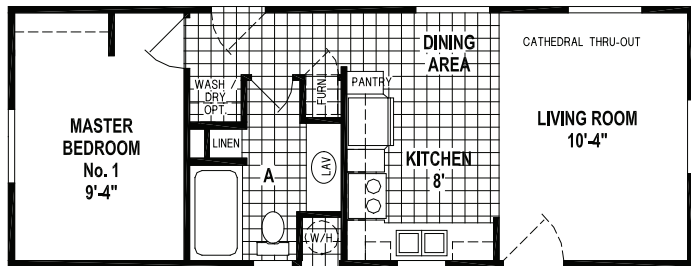

Pine Ridge

14 SERIES

4517CT/3614 (492 SQ. FT.) 1BEDROOM - CATHEDRAL THRU-OUT

OPTION OVAL TUB BATH

Please Contact us at:

E-mail : info@idealmfghomes.com

(619) 442-1611 or toll free (888) 442-1611 • Fax: (619) 442-5664