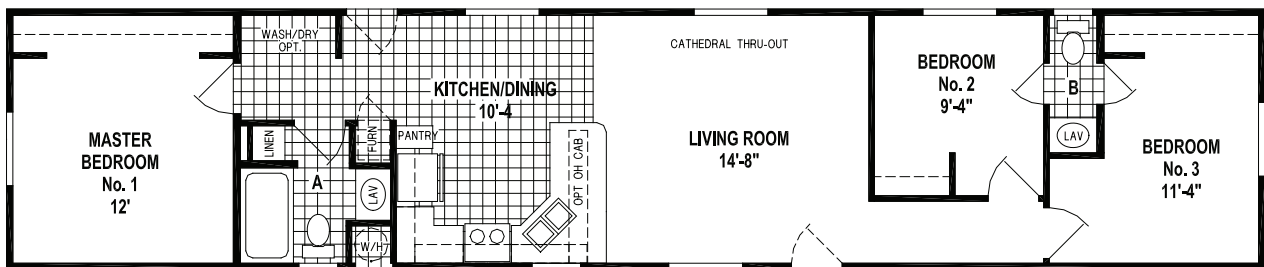

Pine Ridge

14 SERIES

4512CT/6614 (902 SQ. FT.) 3BEDROOM - 2BATHS - CATHEDRAL THRU-OUT

OPTION KITCHEN

OPTION 3/4 BATH

Please Contact us at:

E-mail : info@idealmfghomes.com

(619) 442-1611 or toll free (888) 442-1611 • Fax: (619) 442-5664