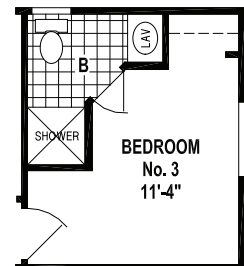

Pine Ridge

14 SERIES

4512CT/6614 (902 SQ. FT.) 3BEDROOM - 2BATHS - CATHEDRAL THRU-OUT

OPTION KITCHEN

OPTION 3/4 BATH

Please Contact us at:

E-mail : info@idealmfghomes.com

(619) 442-1611 or toll free (888) 442-1611 • Fax: (619) 442-5664