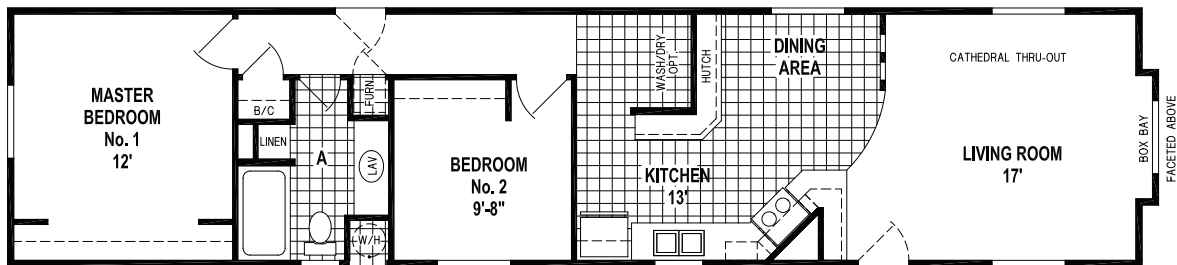

Pine Ridge

14 SERIES

4541CT/6014 (820 SQ. FT.) 2BEDROOM - CATHEDRAL THRU-OUT

Please Contact us at:

E-mail : info@idealmfghomes.com

(619) 442-1611 or toll free (888) 442-1611 • Fax: (619) 442-5664

1500 E. Main St. El Cajon, CA 92021