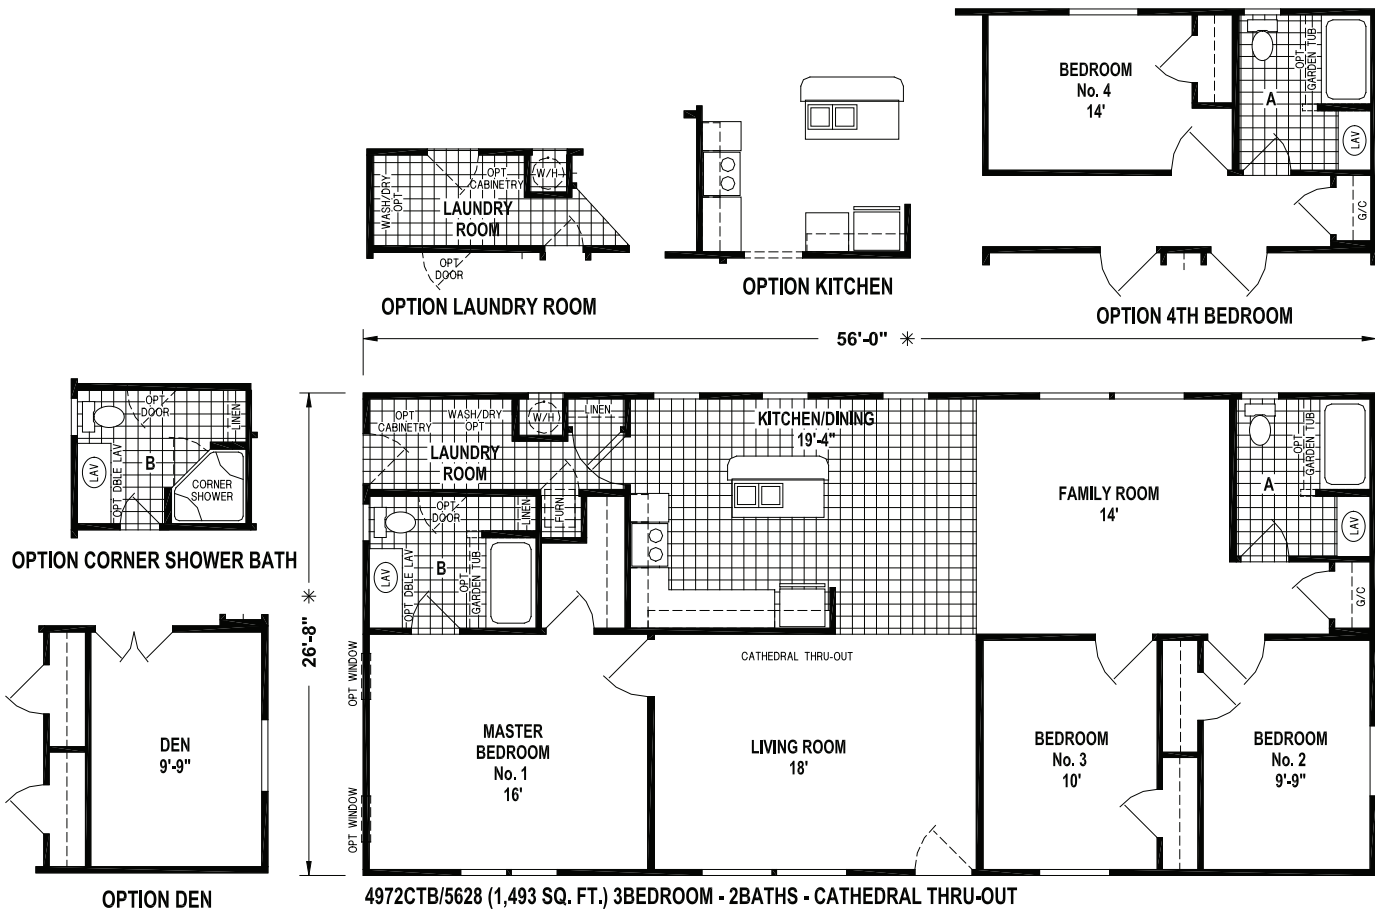

Palm Springs® Custom

28 Series

Please Contact us at:

E-mail : info@idealmfghomes.com

(619) 442-1611 or toll free (888) 442-1611 • Fax: (619) 442-5664

1500 E. Main St. El Cajon, CA 92021

SKYLINE®
BRINGING AMERICA HOME. BRINGING AMERICA FUN.