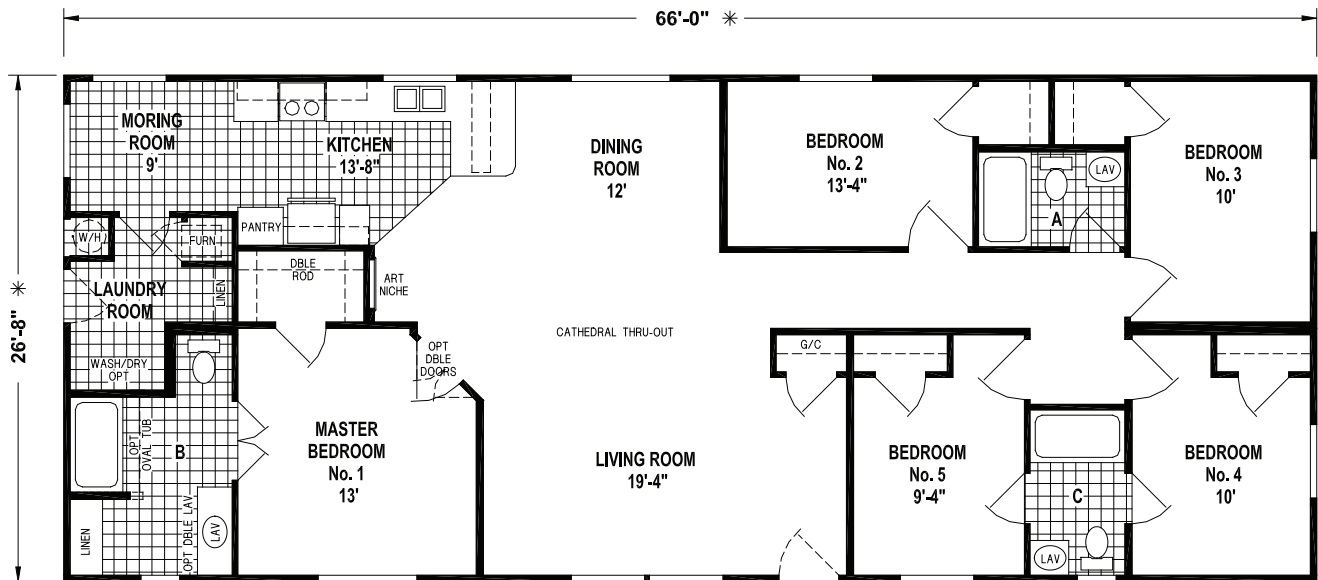

Palm Springs®

24/28/32 Series

OPTION DEN

4930CTB/6628 (1,760 SQ. FT.) 5BEDROOM - 2BATHS - CATHEDRAL THRU-OUT

OPTION CORNER TUB BATH

OPTION CORNER SHOWER BATH

Please Contact us at:

E-mail : info@idealmfghomes.com