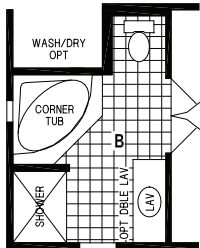

Palm Springs®

24/28/32 Series

OPTION DEN

4930CTB/6628 (1,760 SQ. FT.) 5BEDROOM - 2BATHS - CATHEDRAL THRU-OUT

OPTION CORNER TUB BATH

OPTION CORNER SHOWER BATH

Please Contact us at:

E-mail : info@idealmfghomes.com