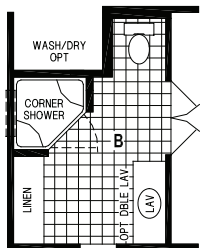

Palm Springs®

24/28/32 Series

OPTION DEN

4930CTB/6628 (1,760 SQ. FT.) 5BEDROOM - 2BATHS - CATHEDRAL THRU-OUT

OPTION CORNER TUB BATH

OPTION CORNER SHOWER BATH

Please Contact us at:

E-mail : info@idealmfghomes.com