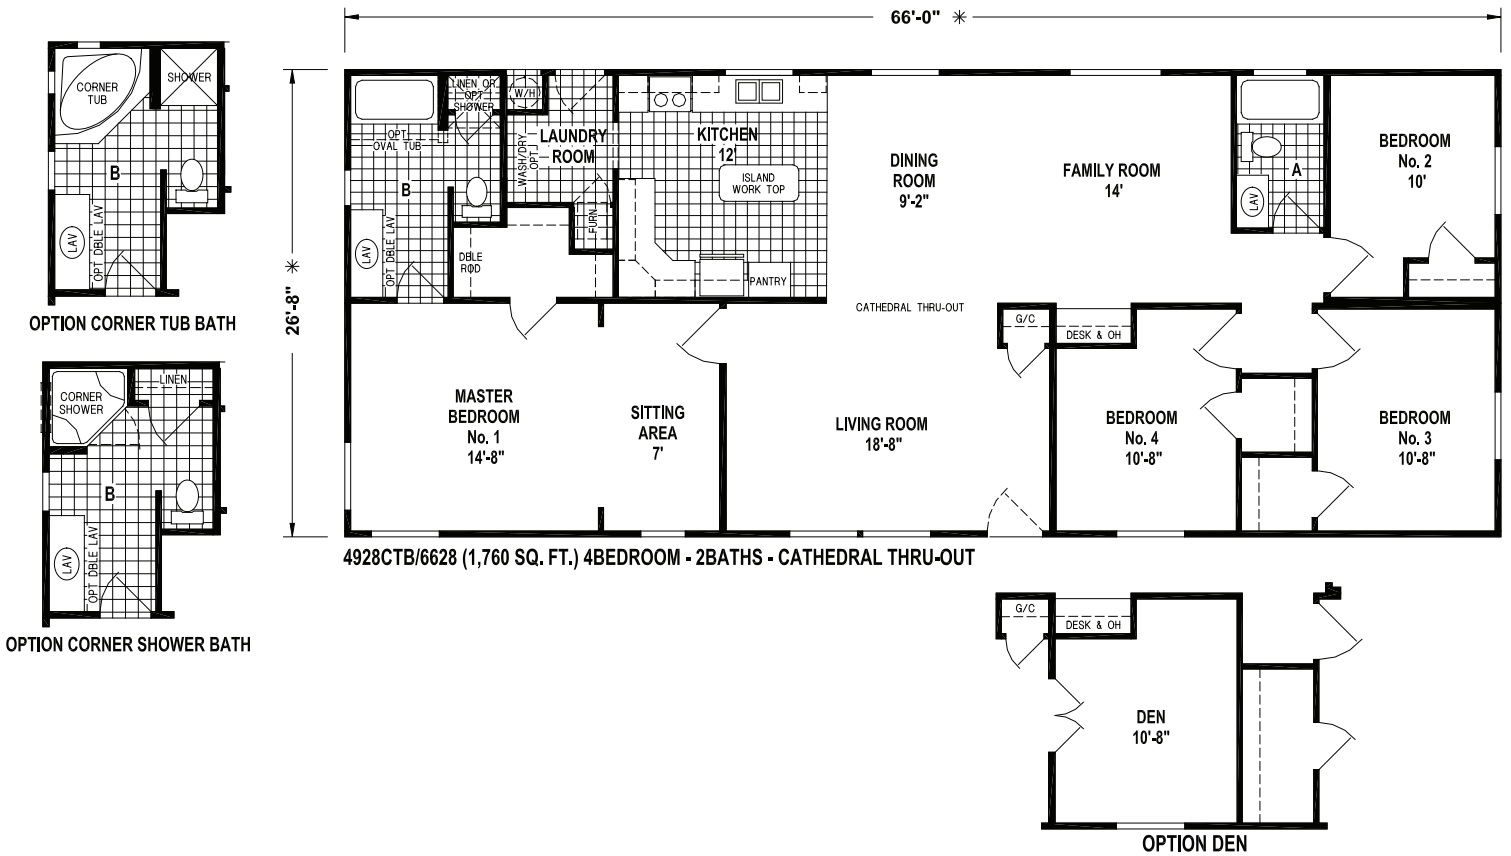

Palm Springs®

24/28/32 Series

Please Contact us at:

E-mail : info@idealmfghomes.com

(619) 442-1611 or toll free (888) 442-1611 • Fax: (619) 442-5664

1500 E. Main St. El Cajon, CA 92021

SKYLINE®
BRINGING AMERICA HOME. BRINGING AMERICA FUN.