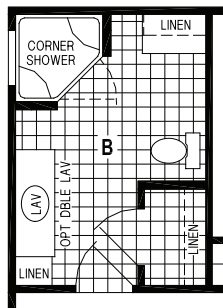

Palm Springs Custom

28 Series

4927CTB/4828 (1,280 SQ. FT.) 2BEDROOM - 2BATHS - CATHEDRAL THRU-OUT

OPTION 3RD BEDROOM

OPTION CORNER SHOWER BATH

OPTION CORNER TUB BATH

Please Contact us at:

E-mail : info@idealmfghomes.com