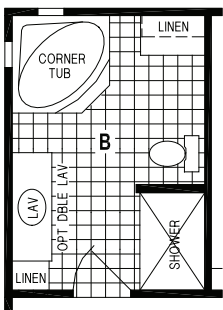

Palm Springs Custom

28 Series

4927CTB/4828 (1,280 SQ. FT.) 2BEDROOM - 2BATHS - CATHEDRAL THRU-OUT

OPTION 3RD BEDROOM

OPTION CORNER SHOWER BATH

OPTION CORNER TUB BATH

Please Contact us at:

E-mail : info@idealmfghomes.com