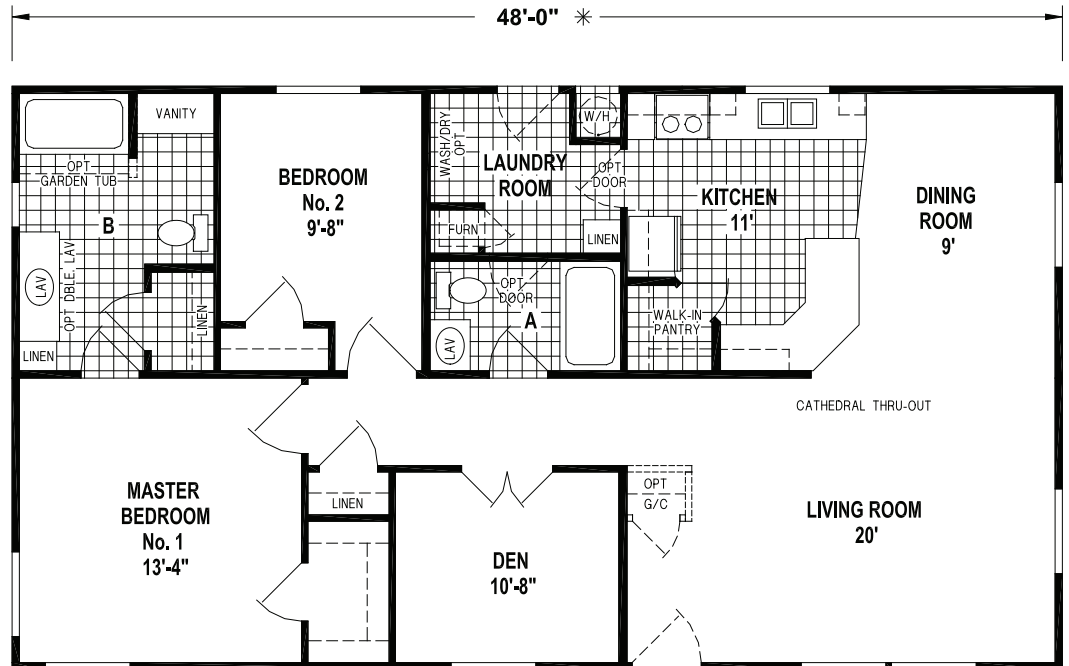

Palm Springs Custom

28 Series

4927CTB/4828 (1,280 SQ. FT.) 2BEDROOM - 2BATHS - CATHEDRAL THRU-OUT

OPTION 3RD BEDROOM

OPTION CORNER SHOWER BATH

OPTION CORNER TUB BATH

Please Contact us at:

E-mail : info@idealmfghomes.com