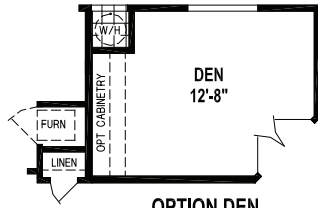

## 28 Series

OPTION 60" SHOWER

OPTION CORNER TUB BATH

OPTION CORNER SHOWER BATH

OPTION DEN

OPTION PORCH  
(1,401 SQ. FT)

4911CTB/5628 (1,462 SQ. FT.) 3BEDROOM - 2BATHS - CATHEDRAL THRU-OUT

OPTION KITCHEN