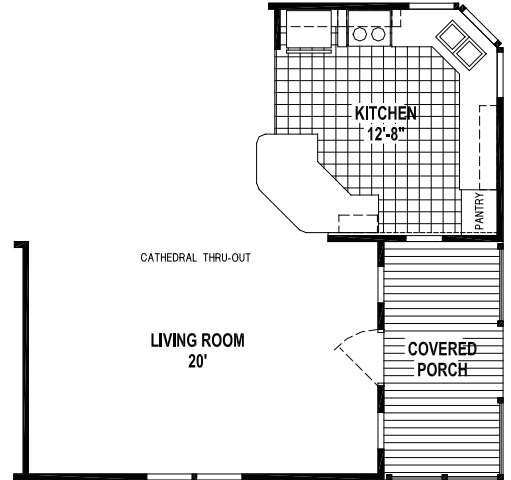

## 28 Series

OPTION 60" SHOWER

OPTION CORNER TUB BATH

OPTION CORNER SHOWER BATH

OPTION DEN

OPTION PORCH  
(1,401 SQ. FT)

4911CTB/5628 (1,462 SQ. FT.) 3BEDROOM - 2BATHS - CATHEDRAL THRU-OUT

OPTION KITCHEN