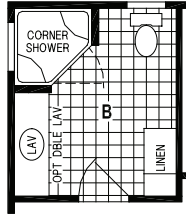

## 28 Series

OPTION 60" SHOWER

OPTION CORNER TUB BATH

OPTION CORNER SHOWER BATH

OPTION DEN

OPTION PORCH  
(1,401 SQ. FT)

4911CTB/5628 (1,462 SQ. FT.) 3BEDROOM - 2BATHS - CATHEDRAL THRU-OUT

OPTION KITCHEN