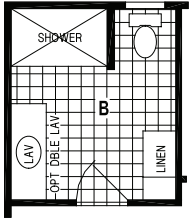

## 28 Series

OPTION 60" SHOWER

OPTION CORNER TUB BATH

OPTION CORNER SHOWER BATH

OPTION DEN

OPTION PORCH  
(1,401 SQ. FT)

4911CTB/5628 (1,462 SQ. FT.) 3BEDROOM - 2BATHS - CATHEDRAL THRU-OUT

OPTION KITCHEN