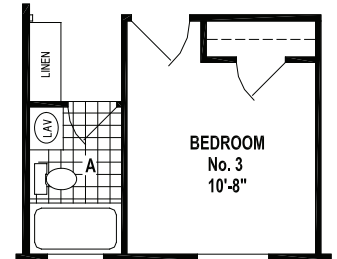

## 28 Series

OPTION 60" SHOWER

OPTION CORNER TUB BATH

OPTION CORNER SHOWER BATH

OPTION DEN

OPTION PORCH  
(1,401 SQ. FT)

4911CTB/5628 (1,462 SQ. FT.) 3BEDROOM - 2BATHS - CATHEDRAL THRU-OUT

OPTION KITCHEN