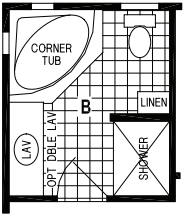

## 28 Series

OPTION 60" SHOWER

OPTION CORNER TUB BATH

OPTION CORNER SHOWER BATH

OPTION DEN

OPTION PORCH  
(1,401 SQ. FT)

4911CTB/5628 (1,462 SQ. FT.) 3BEDROOM - 2BATHS - CATHEDRAL THRU-OUT

OPTION KITCHEN