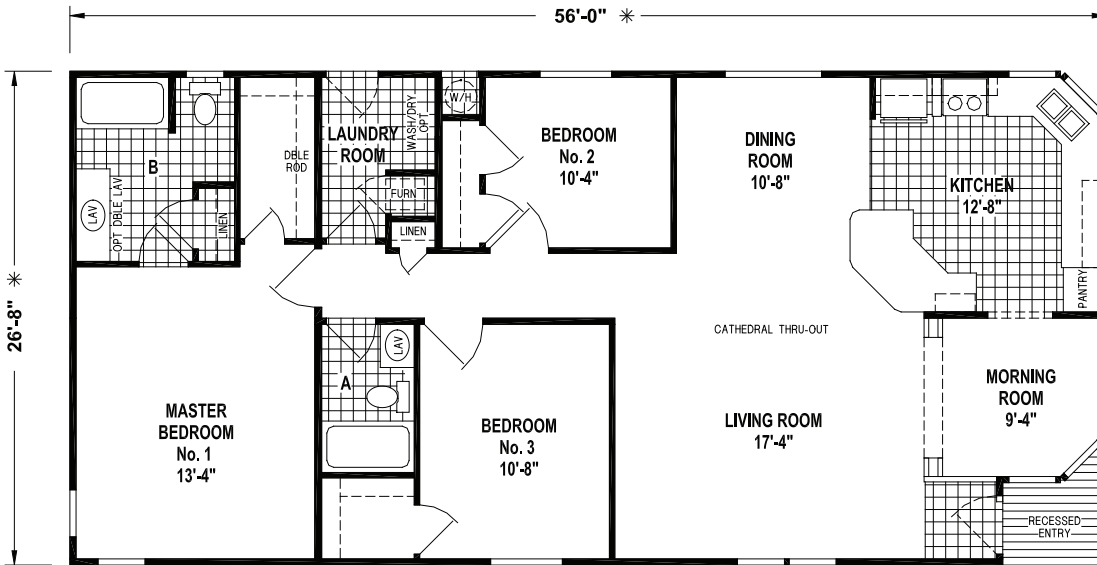

## 28 Series

OPTION 60" SHOWER

OPTION CORNER TUB BATH

OPTION CORNER SHOWER BATH

OPTION DEN

OPTION PORCH  
(1,401 SQ. FT)

4911CTB/5628 (1,462 SQ. FT.) 3BEDROOM - 2BATHS - CATHEDRAL THRU-OUT

OPTION KITCHEN