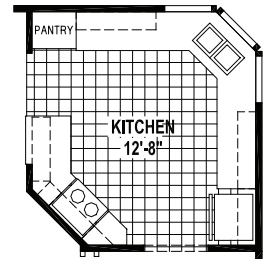

## 28 Series

OPTION 60" SHOWER

OPTION CORNER TUB BATH

OPTION CORNER SHOWER BATH

OPTION DEN

OPTION PORCH  
(1,401 SQ. FT)

4911CTB/5628 (1,462 SQ. FT.) 3BEDROOM - 2BATHS - CATHEDRAL THRU-OUT

OPTION KITCHEN