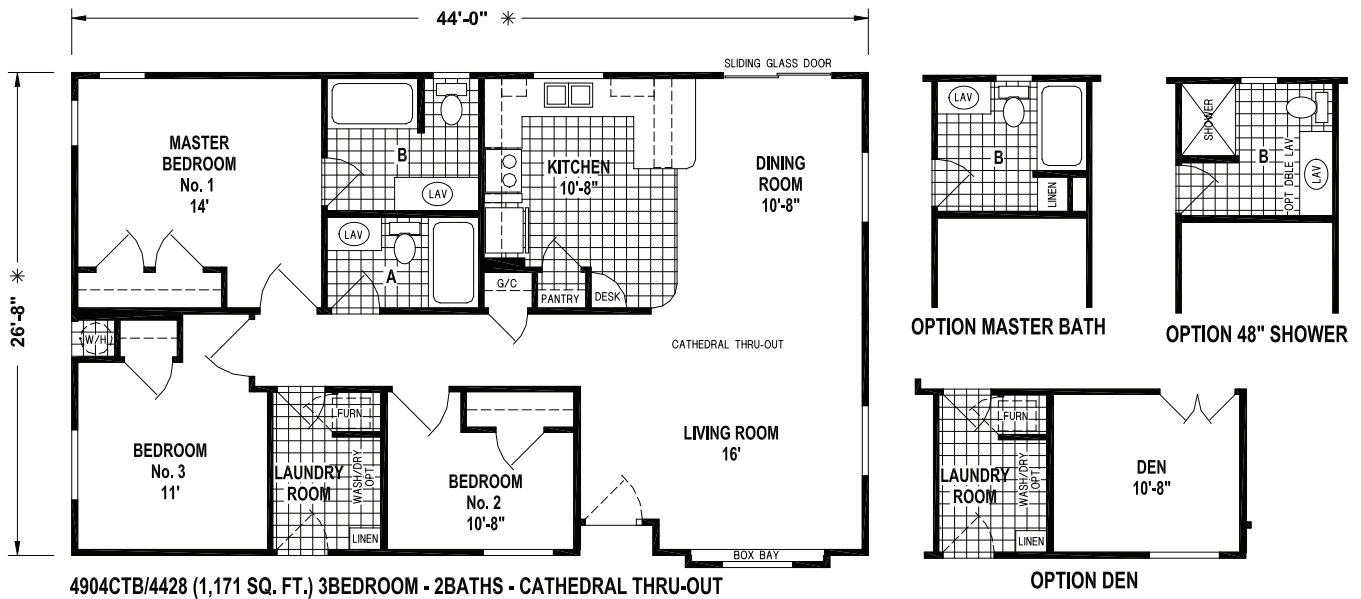

Palm Springs®

24/28/32 Series

Please Contact us at:

E-mail : info@idealmfghomes.com

(619) 442-1611 or toll free (888) 442-1611 • Fax: (619) 442-5664

1500 E. Main St. El Cajon, CA 92021

SKYLINE®
BRINGING AMERICA HOME. BRINGING AMERICA FUN.