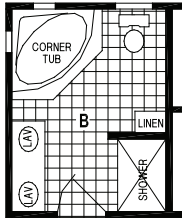

Palm Springs® Custom 24 Series

OPTION CORNER TUB BATH

2362CTB/56-57'4"24 (1,341 SQ. FT.) 3BEDROOM - 2BATHS - CATHEDRAL THRU-OUT

Please Contact us at:

E-mail : info@idealmfghomes.com

(619) 442-1611 or toll free (888) 442-1611 • Fax: (619) 442-5664