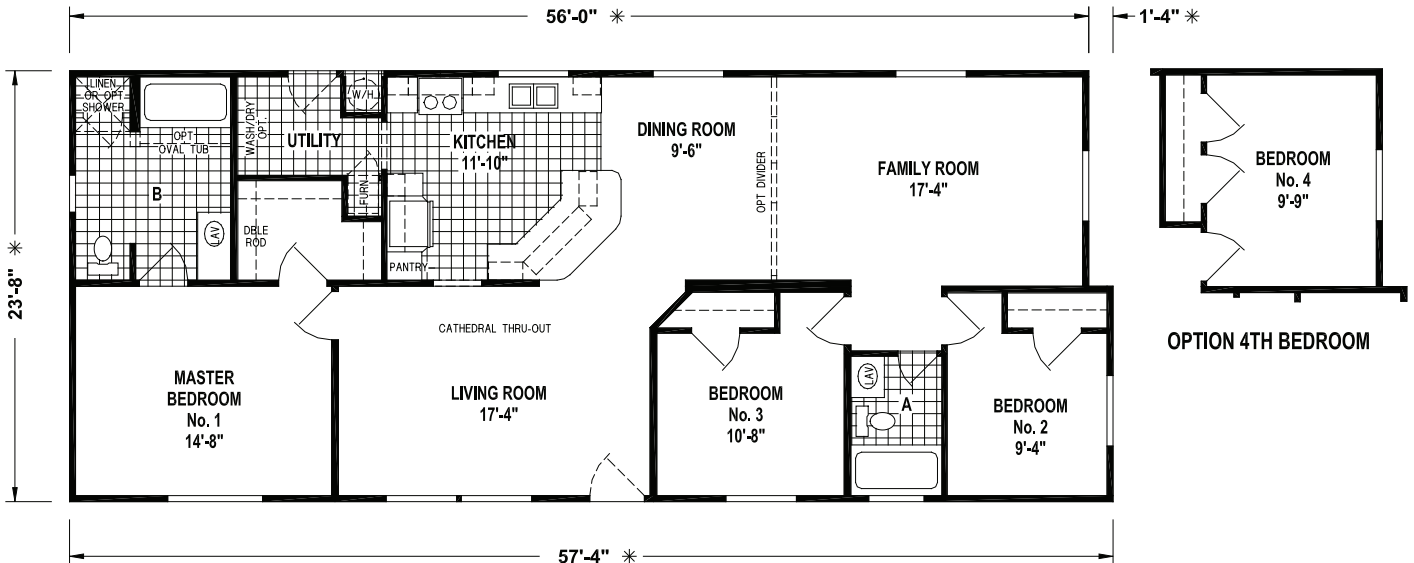

Palm Springs® Custom 24 Series

OPTION CORNER TUB BATH

2362CTB/56-57'4"24 (1,341 SQ. FT.) 3BEDROOM - 2BATHS - CATHEDRAL THRU-OUT

Please Contact us at:

E-mail : info@idealmfghomes.com

(619) 442-1611 or toll free (888) 442-1611 • Fax: (619) 442-5664