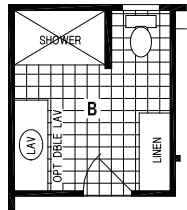

Palm Springs® Custom

24 Series

OPTION CORNER TUB BATH

OPTION CORNER SHOWER BATH

OPTION 3RD BEDROOM

OPTION 60" SHOWER

2338CTB/5624 (1,289 SQ. FT.) 2BEDROOM - 2BATHS - CATHEDRAL THRU-OUT

Please Contact us at: