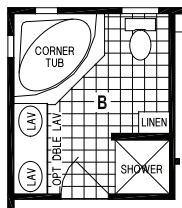

Palm Springs® Custom

24 Series

OPTION CORNER TUB BATH

OPTION CORNER SHOWER BATH

OPTION 3RD BEDROOM

OPTION 60" SHOWER

2338CTB/5624 (1,289 SQ. FT.) 2BEDROOM - 2BATHS - CATHEDRAL THRU-OUT

Please Contact us at: