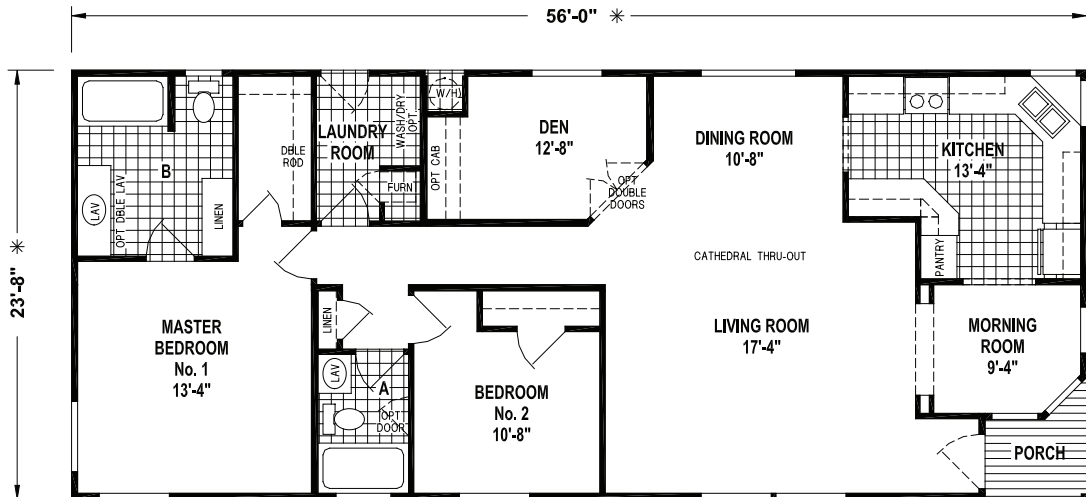

Palm Springs® Custom

24 Series

OPTION CORNER TUB BATH

OPTION CORNER SHOWER BATH

OPTION 3RD BEDROOM

OPTION 60" SHOWER

2338CTB/5624 (1,289 SQ. FT.) 2BEDROOM - 2BATHS - CATHEDRAL THRU-OUT

Please Contact us at: