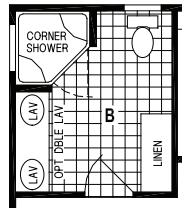

Palm Springs® Custom

24 Series

OPTION CORNER TUB BATH

OPTION CORNER SHOWER BATH

OPTION 3RD BEDROOM

OPTION 60" SHOWER

2338CTB/5624 (1,289 SQ. FT.) 2BEDROOM - 2BATHS - CATHEDRAL THRU-OUT

Please Contact us at: