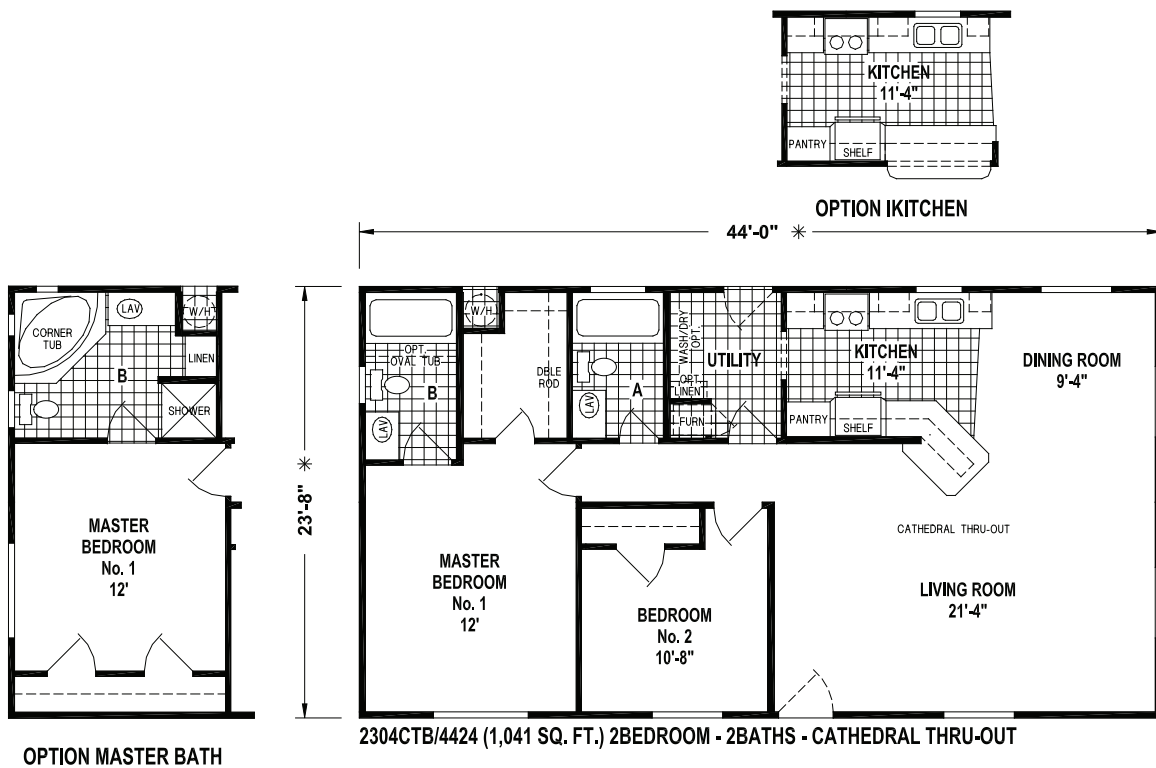

Palm Springs®

Custom 24 Series

Please Contact us at:

E-mail : info@idealmfghomes.com

(619) 442-1611 or toll free (888) 442-1611 • Fax: (619) 442-5664

1500 E. Main St. El Cajon, CA 92021

SKYLINE®
BRINGING AMERICA HOME. BRINGING AMERICA FUN.